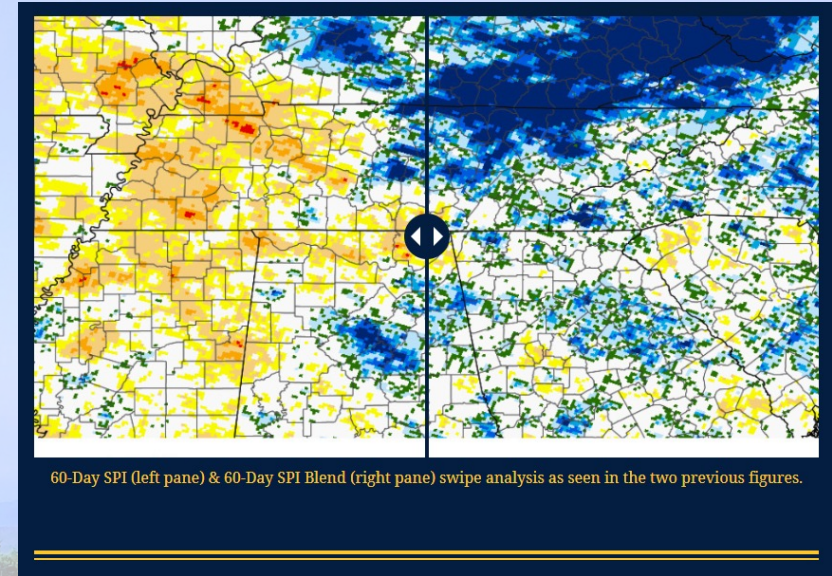

TN Drought StoryMap

- Brings together tools from many sources into one unified website
  - Inspired by Drought.gov
- Uses:
  - Currently just used internally
  - Hope to share with partners across the state/region to share our process and see if they have different data or information for us to consider
  - Eventually we will have a public version