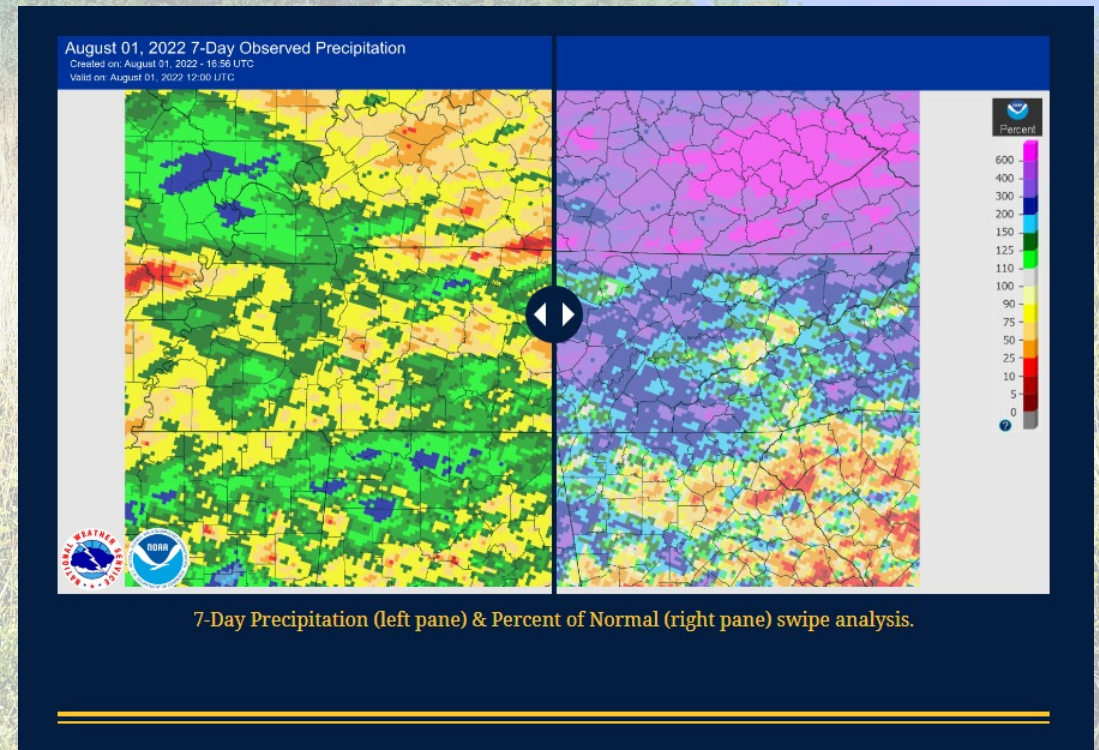

Coordinating the Process: Tennessee Weekly Drought Summary

William Tollefson, Andrew Joyner, & Dalton Van Stratten

Website: www.etsu.edu/tn-climate

Email: tnclimate@etsu.edu

TN Drought StoryMap

- We meet weekly on Monday afternoons to make our DM recommendations
- Dalton updates the StoryMap with our commonly used indicators prior to that meeting
- The ESRI StoryMap platform
 - Included in university's license, free for us to use
 - Uses web mapping techniques taught in our courses
 - Relatively quick and easy to update