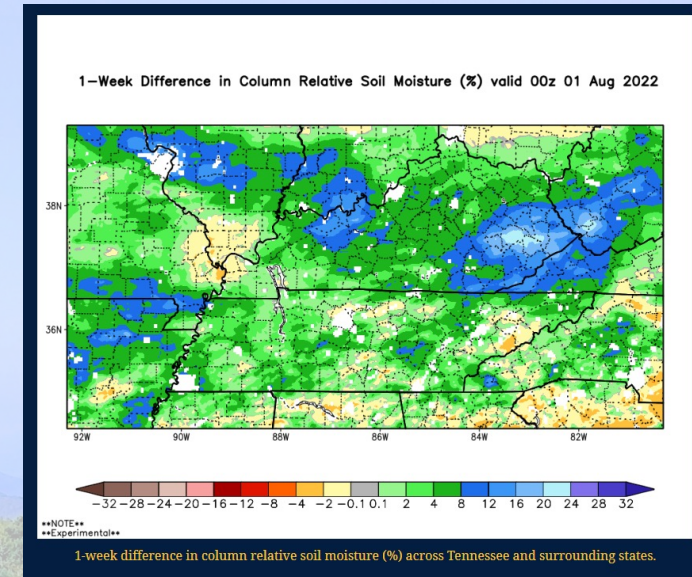

TN Drought StoryMap

- We currently rely on outside data sources, but have worked with partners to gain more data for Tennessee
- Working towards building a Mesonet including soil moisture sensors which will help us in drought monitoring and give us more ground-truth data to compare with remotely sensed data
- StoryMaps could be a great way to share Mesonet data once we have it

Links to Helpful Tools & Resources

Current Drought Monitor - TN

To see or report current drought impacts, please visit the Drought Impacts Toolkit, where you can find impacts from media in the Drought Impact...

<https://droughtmonitor.unl.edu>

National Current Conditions

Skip to main content The .gov means it's official. Federal government websites often end in .gov or .mil. Before sharing sensitive information,...

<https://www.drought.gov>

Integrated Water Portal

Southern Regional Climate Center