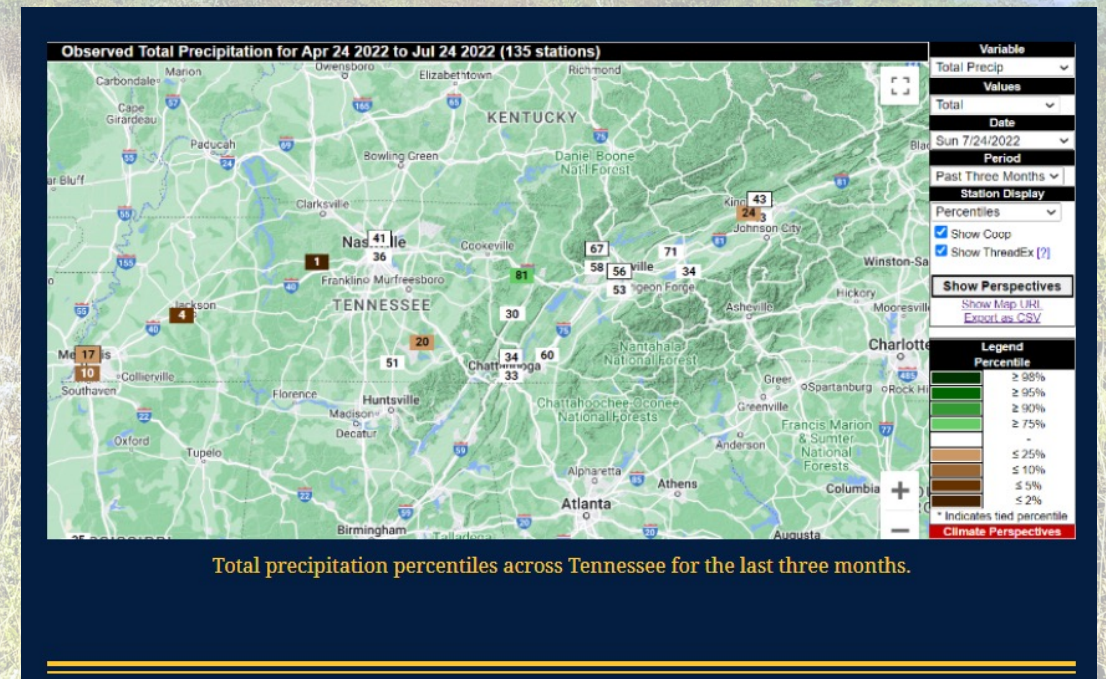

TN Drought StoryMap

- Brings together tools from many sources into one unified website
 - Inspired by Drought.gov
- Uses:
 - Currently just used internally
 - Hope to share with partners across the state/region to share our process and see if they have different data or information for us to consider
 - Eventually we will have a public version

TN Drought StoryMap

- We currently rely on outside data sources, but have worked with partners to gain more data for Tennessee
- Working towards building a Mesonet including soil moisture sensors which will help us in drought monitoring and give us more ground-truth data to compare with remotely sensed data
- StoryMaps could be a great way to share Mesonet data once we have it