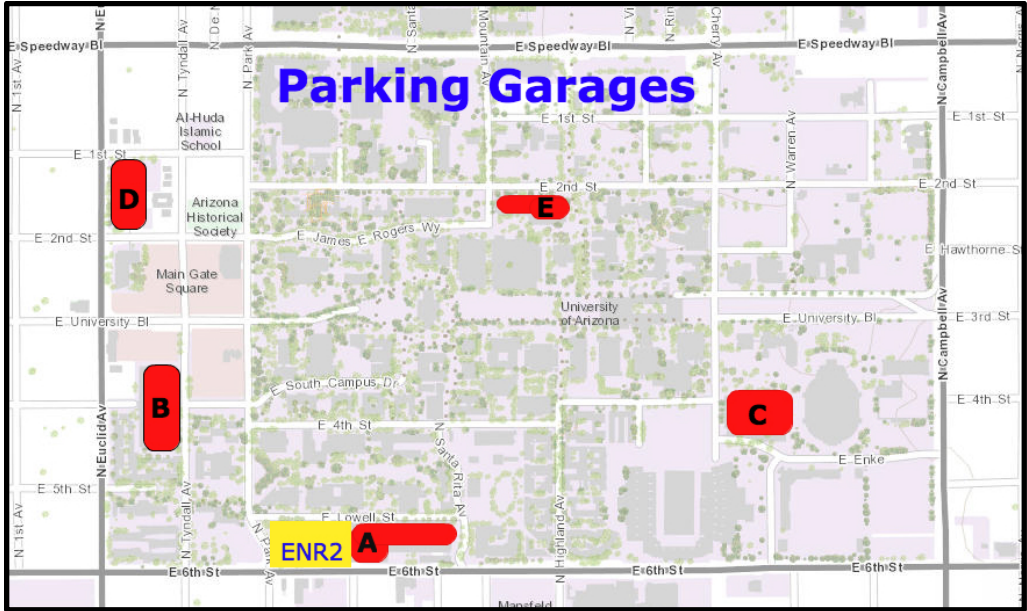

**Institute of the Environment
Environment and Natural Resources 2 (ENR2)
1064 E Lowell St., N582
Tucson, AZ 85721**

Parking Garages Near ENR2

- A. 6th Street Garage
- B. Tyndall Garage
- C. Cherry Ave. Garage
- D. Main Gate Garage
- E. Second Street Garage