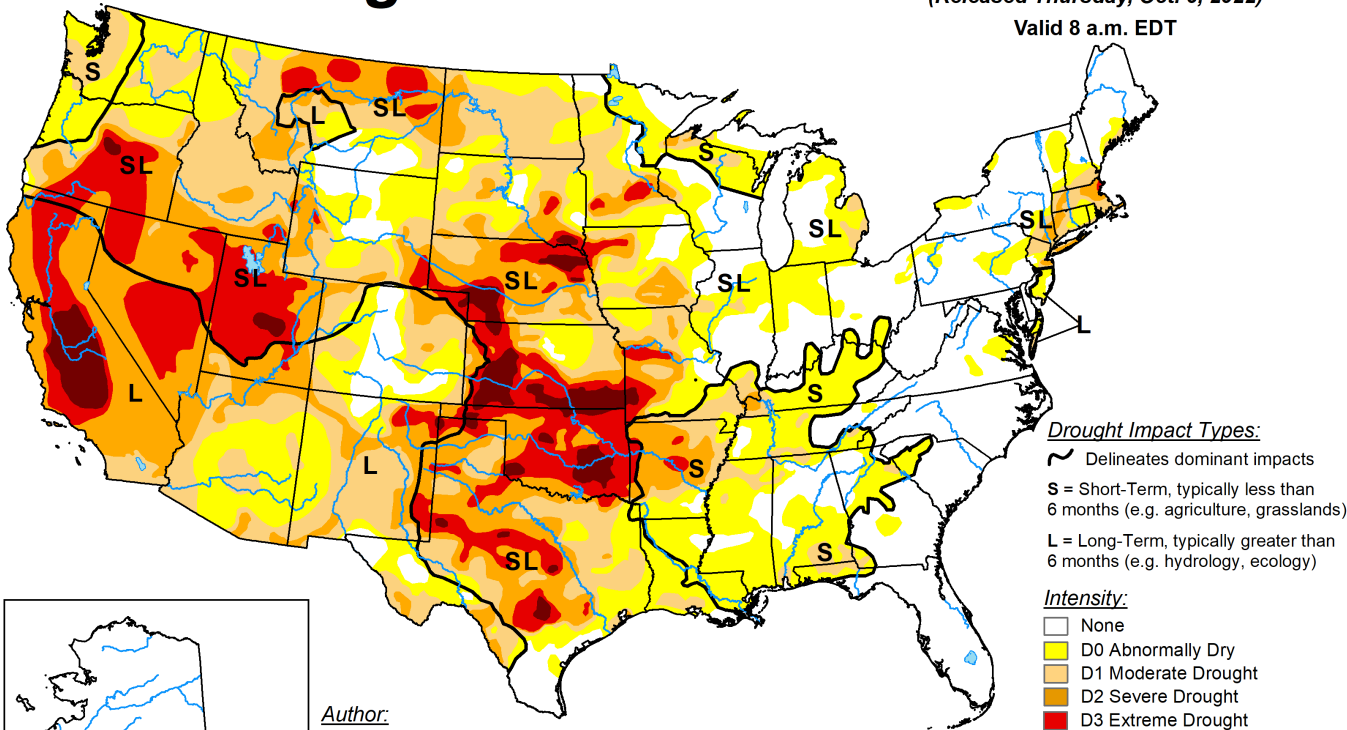

Emma Myrick, Erica Barth-Naffilan, Erin Shives, & Alec Solberg

Results: Actual ET Climatol

Results: Reference ET Climatology Maps

DEVELOP

National Aeronautics and
Space Administration

Midwest Climate Hub
U.S. DEPARTMENT OF AGRICULTURE

- Two sessions
- Reference/Actual ET and water balance
- Comparisons to ground-based measurement

Other Drought Work

U.S. Drought Monitor

October 4, 2022
(Released Thursday, Oct. 6, 2022)
Valid 8 a.m. EDT