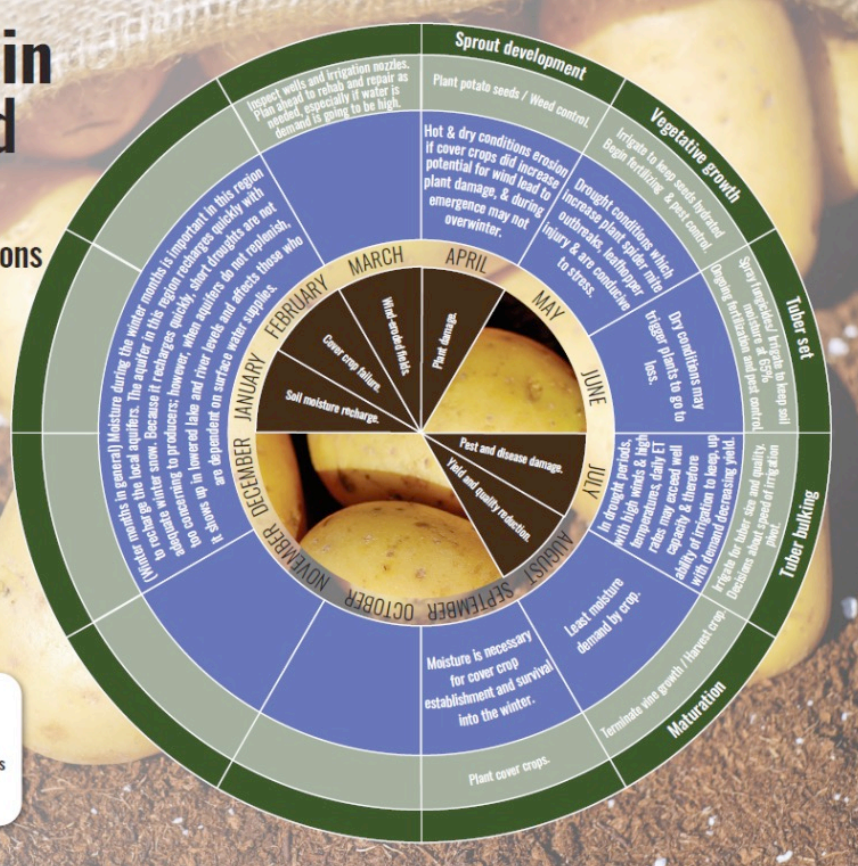

- Weekly team discussions
- Monthly webinars
- New WY drought website

<https://drought.wyo.gov/About.html>

In FY2022, 12 public webinars with 350 live attendees plus 493 views of online recordings.

Specialty Crop Decisions in Drought Years

Midwest Apple Production Decisions

During a Drought Year

Wisconsin Irrigated Potato Production Decisions

During a Drought Year

Wisconsin Cranberry Production Decisions

During a Drought Year

Meeting the Drought Information Needs of Midwest Perennial Specialty Crop Producers
 Haigh et al. 2022.

<https://doi.org/10.1175/JAMC-D-21-0105.1>

Midwest ET Climatology – NASA Develop

MIDWEST Water Resources

Developing an Evapotranspiration
Climatology to Analyze Spatiotemporal Water
Budget Patterns for Agriculture and Natural
Resource Managers in the Midwest