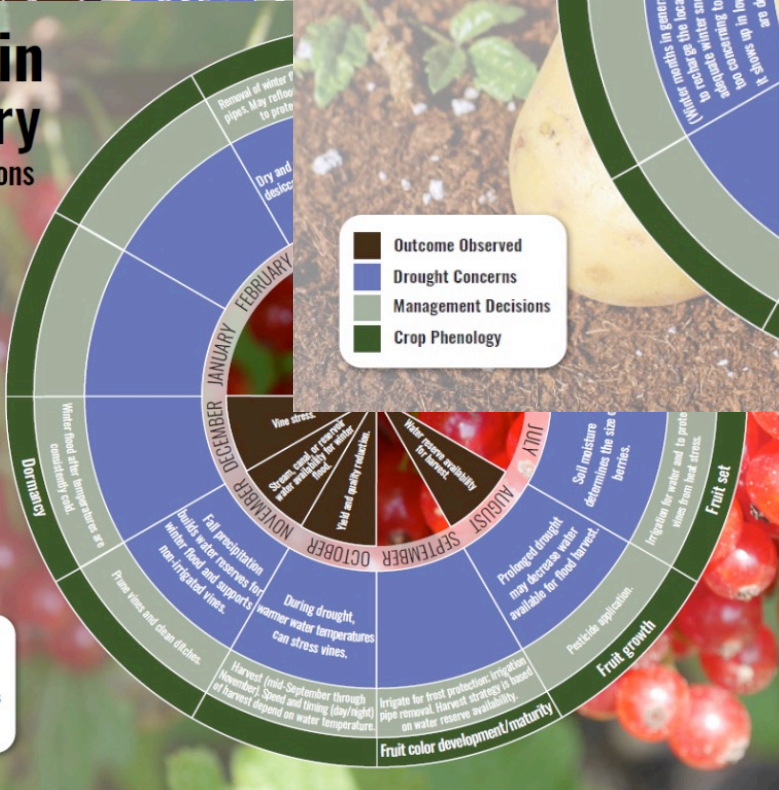

Midwest Apple Production Decisions

During a Drought Year

Wisconsin Irrigated Potato Production Decisions

During a Drought Year

Wisconsin Cranberry Production Decisions

During a Drought Year

Meeting the Drought Information Needs of Midwest Perennial Specialty Crop Producers
 Haigh et al. 2022.

<https://doi.org/10.1175/JAMC-D-21-0105.1>

Midwest ET Climatology – NASA Develop

MIDWEST Water Resources

Developing an Evapotranspiration
Climatology to Analyze Spatiotemporal Water
Budget Patterns for Agriculture and Natural
Resource Managers in the Midwest