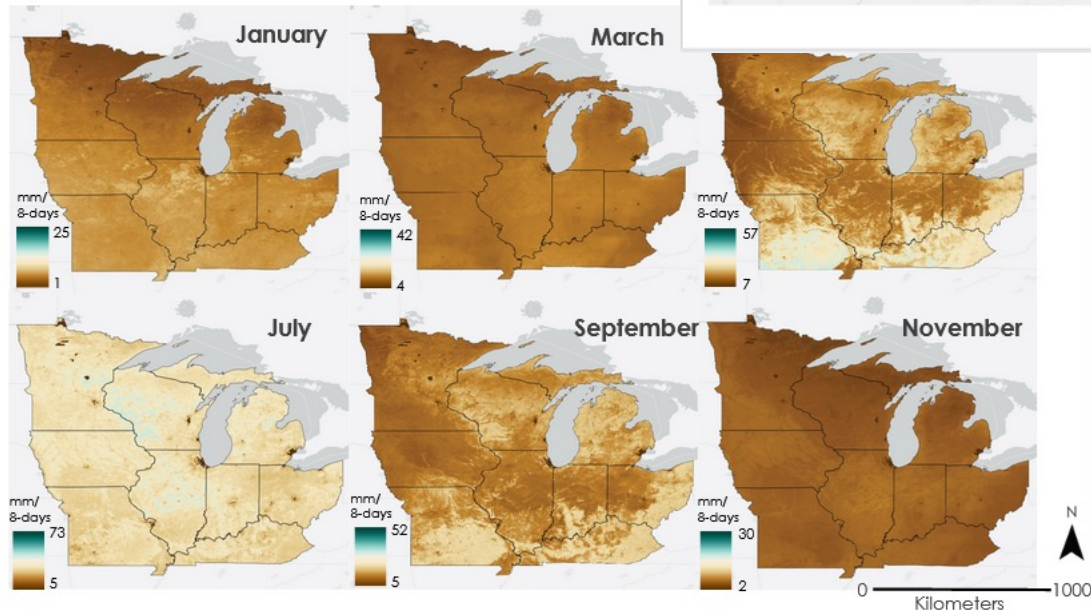

Midwest Apple Production Decisions

During a Drought Year

Wisconsin Irrigated Potato Production Decisions

During a Drought Year

Wisconsin Cranberry Production Decisions

During a Drought Year

Meeting the Drought Information Needs of Midwest Perennial Specialty Crop Producers
 Haigh et al. 2022.

<https://doi.org/10.1175/JAMC-D-21-0105.1>

Midwest ET Climatology – NASA Develop

MIDWEST Water Resources

Developing an Evapotranspiration
Climatology to Analyze Spatiotemporal Water
Budget Patterns for Agriculture and Natural
Resource Managers in the Midwest

Emma Myrick, Erica Barth-Naffilan, Erin Shives, & Alec Solberg

Results: Actual ET Climatol

Results: Reference ET Climatology Maps

DEVELOP

National Aeronautics and
Space Administration

Midwest Climate Hub
U.S. DEPARTMENT OF AGRICULTURE