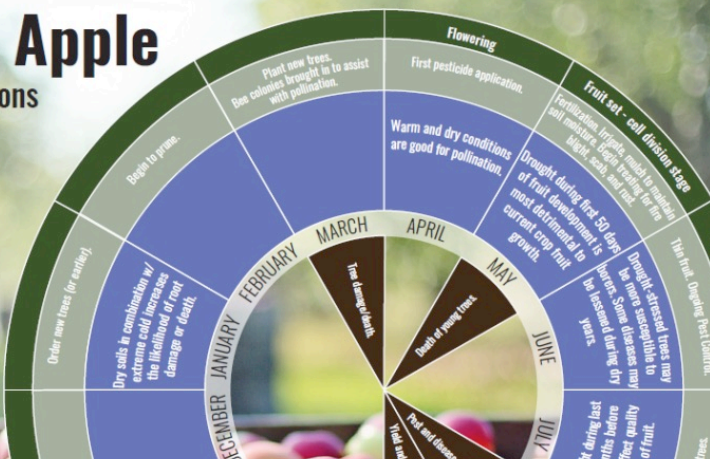

- Weekly team discussions
- Monthly webinars
- New WY drought website

<https://drought.wyo.gov/About.html>

In FY2022, 12 public webinars with 350 live attendees plus 493 views of online recordings.

Specialty Crop Decisions in Drought Years

Midwest Apple Production Decisions

During a Drought Year

Wisconsin Irrigated Potato Production Decisions

During a Drought Year

Wisconsin Cranberry Production Decisions

During a Drought Year

Meeting the Drought Information Needs of Midwest Perennial Specialty Crop Producers
 Haigh et al. 2022.

<https://doi.org/10.1175/JAMC-D-21-0105.1>

Midwest ET Climatology – NASA Develop

MIDWEST Water Resources

Developing an Evapotranspiration
Climatology to Analyze Spatiotemporal Water
Budget Patterns for Agriculture and Natural
Resource Managers in the Midwest