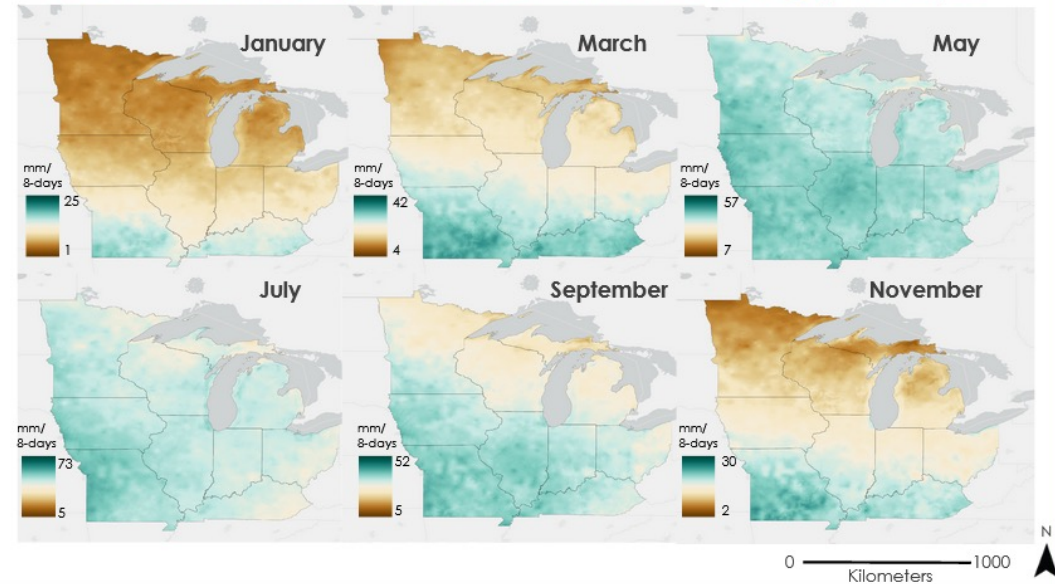

<https://doi.org/10.1175/JAMC-D-21-0105.1>

Midwest ET Climatology – NASA Develop

MIDWEST Water Resources

Developing an Evapotranspiration
Climatology to Analyze Spatiotemporal Water
Budget Patterns for Agriculture and Natural
Resource Managers in the Midwest

Emma Myrick, Erica Barth-Naffilan, Erin Shives, & Alec Solberg

Results: Actual ET Climatol

Results: Reference ET Climatology Maps

DEVELOP

National Aeronautics and
Space Administration

Midwest Climate Hub
U.S. DEPARTMENT OF AGRICULTURE